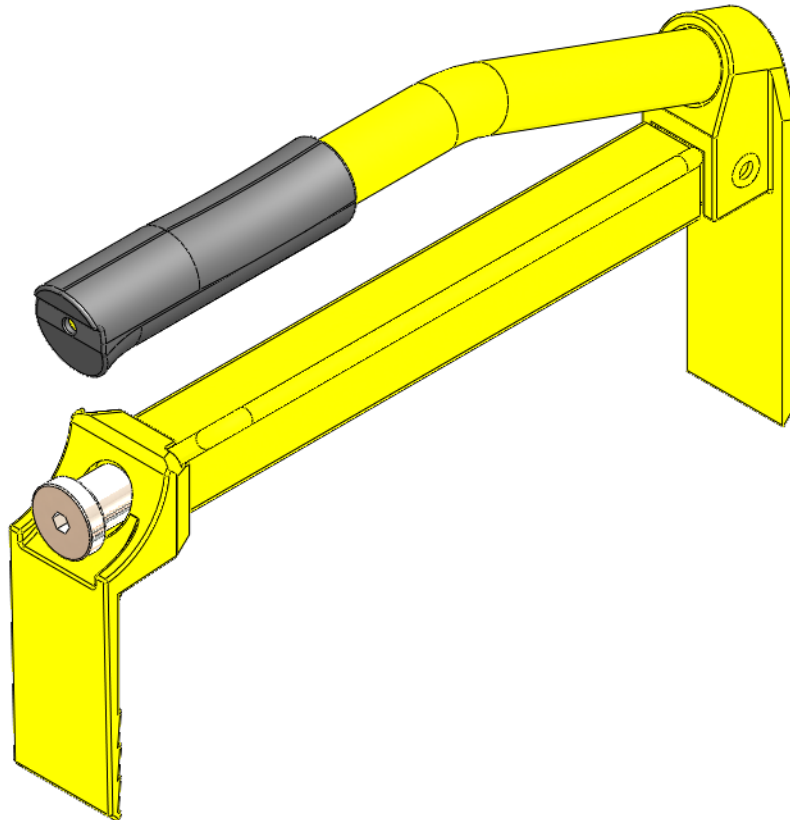

# User manual of ORIT ABH-S Brick Handle

1. Choose the needed distance
2. The next sizes can be lifted: 280 – 465mm
3. Make sure the clamp has several mm's of extra space
4. While lifting, the clamp will clamp automatically
5. The grip depth is 75 mm
6. The own weight is 1,8 KG
7. The maximum weight load is 30 KG
8. CE approved

**CE-declaration of conformity ORIT ABH-S**

ORIT B.V. , Bruijellestraat 8 , 5048 AE Tilburg

Herewith declares that:

ORIT Brick handle type ABH-S

Is in conformity with the provisions of the Machinery Directive and with national implementing legislation  
Directive:  
2006/42/EG